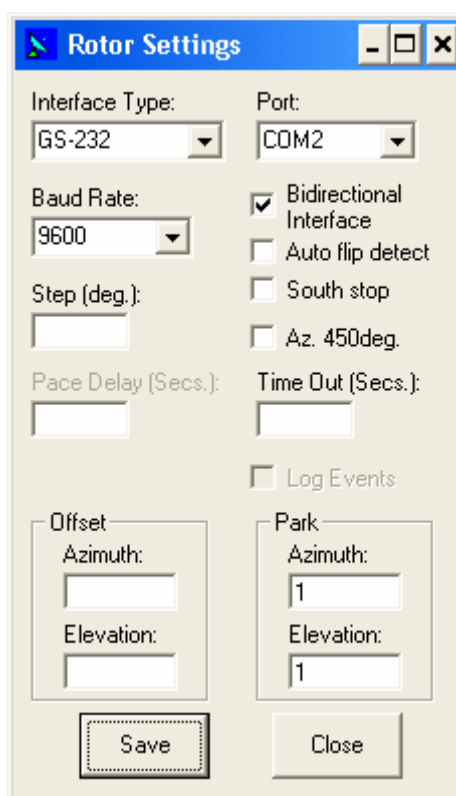

# Orbitron & Yeasu GS232

Just simple..... :-)

Orbitron  
<http://www.stoff.pl>

WISPDDE  
<http://www.vhf.wirelessplanet.com.au/Sats/WiSPDDE/>  
<http://www.sp2swj.sp-qrp.pl/SP3SWJ/ROTATOR/>

<http://sp3swj.googlepages.com/>